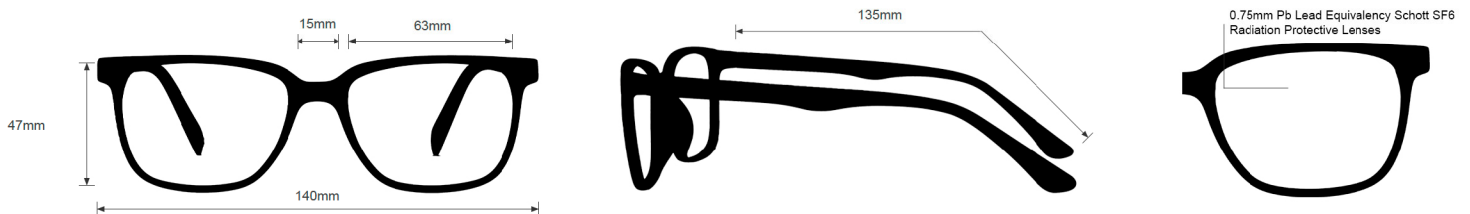

RADIATION GLASSES

NIKE LEAD GLASSES ZEUS RISE

FRAME INFORMATION

The radiation glasses Nike Zeus Rise feature high quality, distortion-free SF-6 Schott glass radiation-reducing lenses with 0.75mm Pb lead equivalency protection. The radiation safety glasses Nike Zeus Rise have clear CE Certified Lens and weight 85g. These radiation glasses Nike Zeus Rise are prescription available. Made of high-quality plastic, it is a durable and lightweight wrap around frame. These Nike lead glasses feature adjustable nose pads and temple bars. These prescription Nike radiation glasses are available in five colors.

SPECIFICATION

SIZE: 63-15-135

WEIGHT: 85g

PROTECTION LEVEL: 0.75mm Pb Eq lens

COLOR: 5 Available Colors

MATERIAL: Plastic

SHAPE: Wrap Around

PRESCRIPTION AVAILABLE: Yes