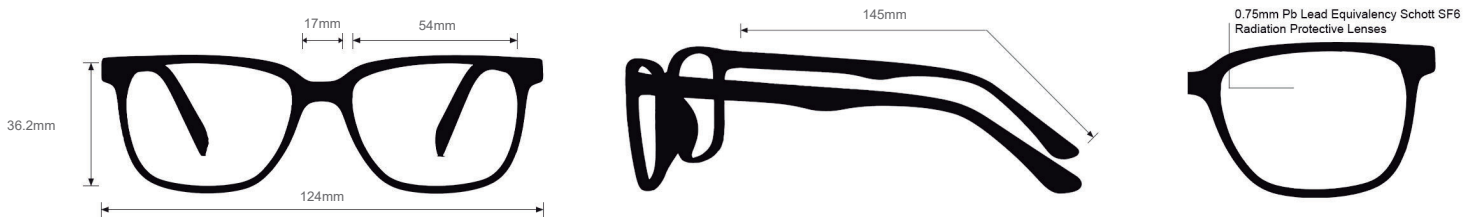

# RADIATION GLASSES

NIKE 4314

## FRAME INFORMATION

The radiation glasses Nike 4314 feature high quality, distortion-free SF-6 Schott glass radiation-reducing lenses with 0.75mm Pb lead equivalency protection. The radiation safety glasses Nike 4314 have clear CE Certified Lens and weight 80 g. These radiation glasses Nike 4314 are prescription available. Made of high-quality metal, it is a durable and lightweight rectangular frame. These Nike lead glasses feature adjustable silicone nose pads. These prescription Nike radiation glasses are available in satin black, satin black/wolf gray, and satin walnut.

## SPECIFICATION

**SIZE:** 54-17-145

**WEIGHT:** 80g

**PROTECTION LEVEL:** 0.75mm Pb Eq lens

**COLOR:** Available in 3 colors

**MATERIAL:** Metal

**SHAPE:** Rectangular

**PRESCRIPTION AVAILABLE:** Yes