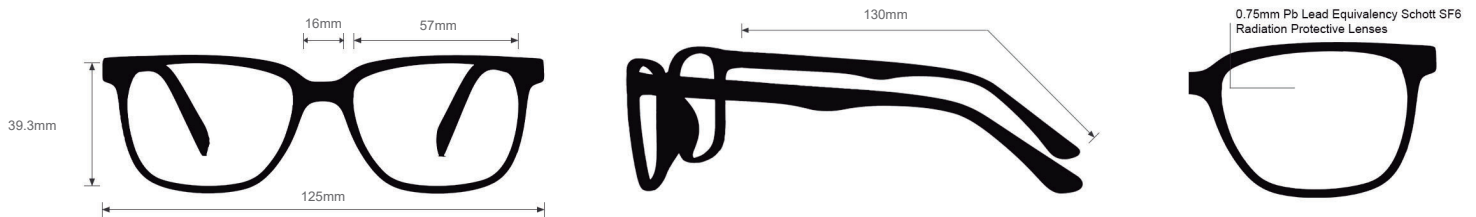

RADIATION GLASSES

NIKE LYNK

FRAME INFORMATION

The radiation glasses Nike Lynk feature high quality, distortion-free SF-6 Schott glass radiation-reducing lenses with 0.75mm Pb lead equivalency protection. The radiation safety glasses Nike Lynk have clear CE Certified Lens and weight 77.7 g. These radiation glasses Nike Lynk are prescription available. Made of high-quality plastic, it is a durable and lightweight rectangular frame. These Nike lead glasses feature a full-rim and a saddle bridge with metal accents. These prescription Nike radiation glasses are available in black, dark grey, space blue, matte black, and white.

SPECIFICATION

SIZE: 57-16-130

WEIGHT: 77.7g

PROTECTION LEVEL: 0.75mm Pb Eq lens

COLOR: Available in 5 colors

MATERIAL: Plastic

SHAPE: Rectangular

PRESCRIPTION AVAILABLE: Yes